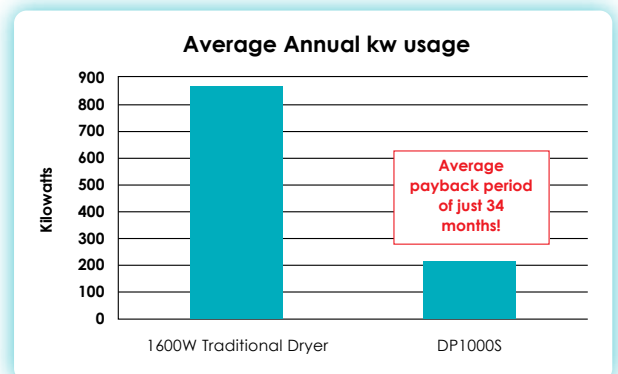

1600w Dryer Brushed S/S

Product Code: DP1600S

- Average payback period of 35 months
- Contemporary design
- Reduced 1,600w power draw
- High speed 18,000 RPM motor
- Robust, brushed stainless steel cover
- Security lock screws
- Discreet or simple wiring options
- 12 – 15 second drying time
- Blue LED drying area indicator
- Easy to clean
- 5 year guarantee

VOLTAGE	AC 110 - 240v / 50-60Hz
DIMENSIONS (mm)	231 x 294 x 184
COVER MATERIAL	Steel
WEIGHT	5.8 kg
MOTOR	18,000 rpm
POWER DRAW	1600w
NOISE LEVEL	78db

1000w Dryer Brushed S/S

Product Code: DP1000S

- Average payback period of just 34 months
- Contemporary design
- Reduced 1,000w power draw
- High speed 29,000 RPM motor
- Robust, brushed stainless steel cover
- Security lock screws
- Discreet or simple wiring options
- 14 – 17 second drying time
- Easy to clean
- 3 year guarantee

VOLTAGE	AC 110 - 240v / 50-60Hz
DIMENSIONS (mm)	256 x 174 x 149
COVER MATERIAL	Steel
WEIGHT	3.8 kg
MOTOR	29,000 rpm
POWER DRAW	1000w
NOISE LEVEL	75db