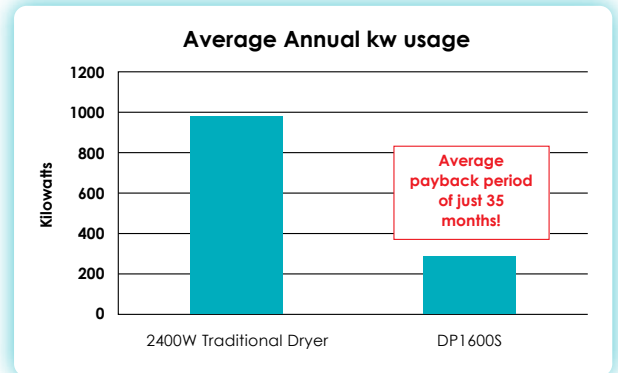

1600w Dryer Brushed S/S

Product Code: DP1600S

- Average payback period of 35 months
- Contemporary design
- Reduced 1,600w power draw
- High speed 18,000 RPM motor
- Robust, brushed stainless steel cover
- Security lock screws
- Discreet or simple wiring options
- 12 – 15 second drying time
- Blue LED drying area indicator
- Easy to clean
- 5 year guarantee

VOLTAGE	AC 110 - 240v / 50-60Hz
DIMENSIONS (mm)	231 x 294 x 184
COVER MATERIAL	Steel
WEIGHT	5.8 kg
MOTOR	18,000 rpm
POWER DRAW	1600w
NOISE LEVEL	78db

1000w Dryer Brushed S/S

Product Code: DP1000S

- Average payback period of just 34 months
- Contemporary design
- Reduced 1,000w power draw
- High speed 29,000 RPM motor
- Robust, brushed stainless steel cover
- Security lock screws
- Discreet or simple wiring options
- 14 – 17 second drying time
- Easy to clean
- 3 year guarantee

VOLTAGE	AC 110 - 240v / 50-60Hz
DIMENSIONS (mm)	256 x 174 x 149
COVER MATERIAL	Steel
WEIGHT	3.8 kg
MOTOR	29,000 rpm
POWER DRAW	1000w
NOISE LEVEL	75db