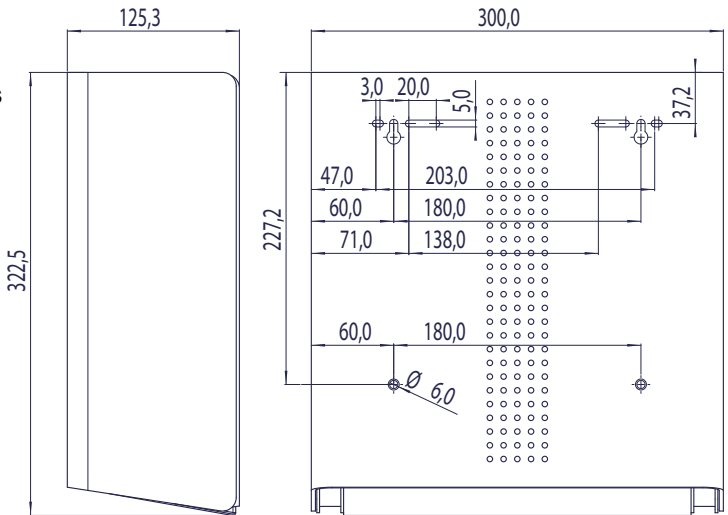

PRODUCT SPECIFICATION

paper towel dispenser ONE dark passion DP-100

specification text

PROOX paper towel dispenser ONE dark passion, made out of aluminum, black anodized.

dimensions: 300 x 323 x 125 mm
cover 3mm thickness.

Paper towel dispenser made out of black anodised aluminium. Cover 3 mm thickness. Intended for wall mounting. Perforated fill level indicator with 4mm drillings. Integrated teflon coated soft-slide box for easy paper dispensing. Holds 300-400 accordion-fold paper towels. Lock not visible. Includes stainless steel screws and anchors