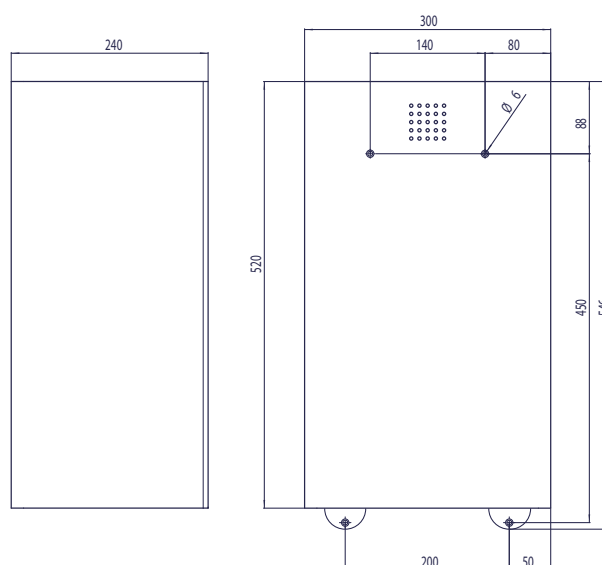

PRODUCT SPECIFICATION

waste bin ONE dark passion DP-200

specification text

PROOX waste bin ONE dark passion, made out of aluminum, black anodized.

dimensions: 300 x 520 x 240 mm
cover 3mm thickness

Waste bin made out of black anodised aluminium. Cover 3 mm thickness. Intended for wall mounting. Perforated design area with 4mm drillings. Integrated bag holder. 37 litres capacity. Includes stainless steel screws and anchors.

further product recommendations

paper towel dispenser
DP-100

soap dispenser
DP-140

double toilet roll holder
DP-300

toilet brush holder
DP-500

tissue dispenser
DP-390