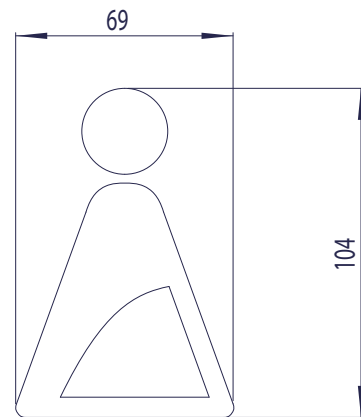

# PRODUCT SPECIFICATION

pictogram “women“  
 ONE dark passion  
 DP-811

## specification text

PROOX pictogram “women“  
 ONE dark passion, black coated.

dimensions: 69 x 104 x 1.5 mm

Laser cut pictogram, bathroom door sign  
 “women“ black coated. Base material stainless steel  
 with black powder-coating and fine sand-blasted  
 structure. Double-sided adhesive tape fitted to the  
 reverse side. Mounting template is included.