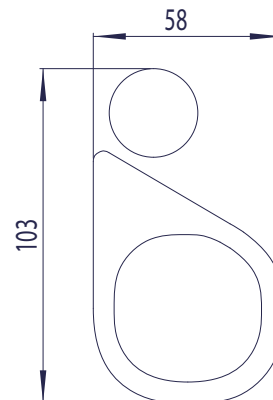

PRODUCT SPECIFICATION

pictogram “bathroom for the disabled”
 ONE dark passion
 DP-812

specification text

PROOX pictogram “bathroom for the disabled”
 ONE dark passion, black coated.

dimensions: 58 x 103 x 1.5 mm

Laser cut pictogram, bathroom door sign
 “bathroom for the disabled” black coated. Base material stainless steel with black powder-coating and fine sand-blasted structure. Double-sided adhesive tape fitted to the reverse side. Mounting template is included.