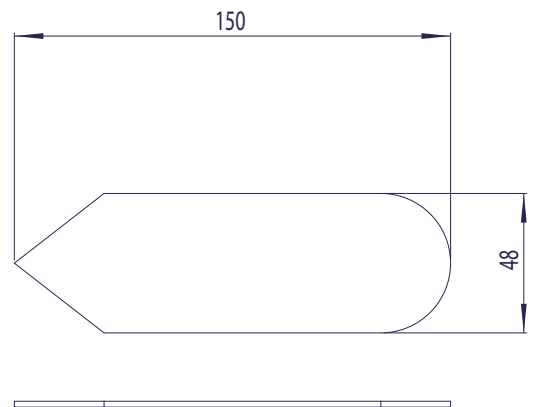

PRODUCT SPECIFICATION

pictogram “arrow”
 ONE dark passion
 DP-817

specification text

PROOX pictogram “arrow”
 ONE dark passion, black coated.

dimensions: 150 x 48 x 1.5 mm

Laser cut pictogram, bathroom door sign
 “arrow” black coated. Base material stainless steel
 with black powder-coating and fine sand-blasted
 structure. Double-sided adhesive tape fitted to the
 reverse side. Mounting template is included.