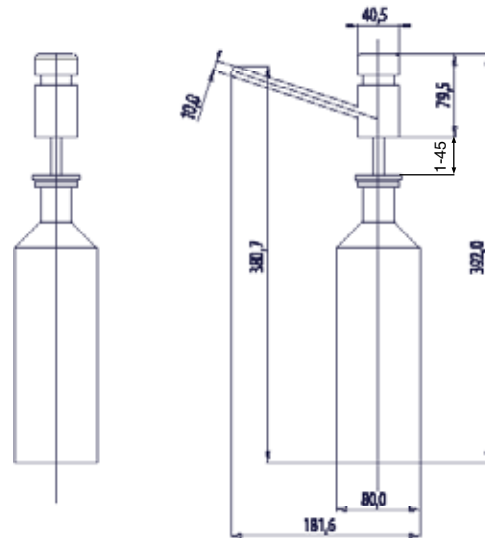

PRODUCT SPECIFICATION

countertop soap dispenser ONE pure PU-145

specification text

PROOX countertop soap dispenser ONE pure, body in brass, chrome plated

dimensions ØxH: Ø 45 mm x 80 mm.
drilling hole: 22 mm
worktop height: 1-45 mm

Countertop soap dispenser. Body made out of brass, chrome plated. Contemporary design. Very solid and high quality metal pump with thief-protection.

Can be filled from the top and easy to clean. Including bottle with 1 litre and tube with 1.5m for soap canister. Incl. mounting kit.