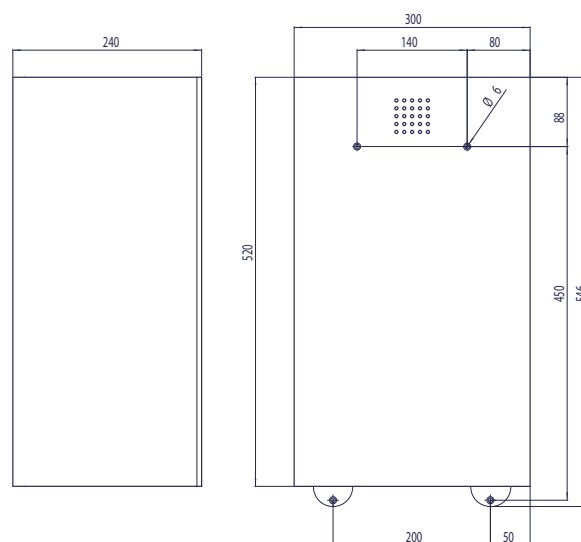

PRODUCT SPECIFICATION

waste bin ONE pure PU-200

specification text

PROOX waste bin ONE pure, made out of stainless steel.

dimensions: 300 x 520 x 240 mm

Waste bin made out of stainless steel. Surface with fine brushed structure. Cover 1.5 mm thickness. Intended for wall mounting. Perforated design area with 4mm drillings. Integrated bag holder. 37 litres capacity. Includes stainless steel screws and anchors.

further product recommendations

paper towel dispenser
PU-100

soap dispenser
PU-140

tissue dispenser
PU-190

double toilet roll holder
PU-300

toilet brush holder
PU-500