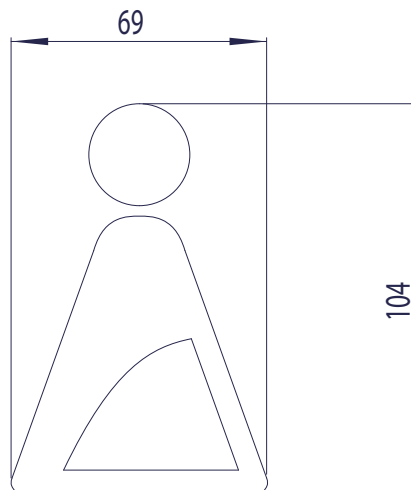

# PRODUCT SPECIFICATION

pictogram “women“  
ONE pure  
PU-811

## specification text

PROOX pictogram “women“ ONE pure,  
made out of stainless steel.

dimensions: 69 x 104 x 1.5 mm

Laser cut pictogram, bathroom door sign “women“  
made from stainless steel. Brushed finished surface.  
Double-sided adhesive tape fitted to the reverse side.  
Mounting template is included.