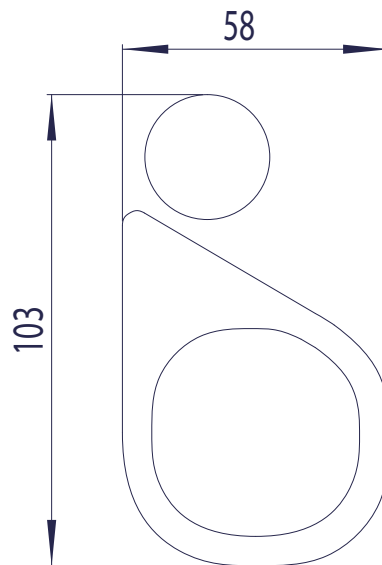

PRODUCT SPECIFICATION

pictogram “bathroom for the disabled“ ONE pure PU-812

specification text

PROOX pictogram “bathroom for the disabled“ ONE pure, made out of stainless steel.

dimensions: 58 x 103 x 1.5 mm

Laser cut pictogram, bathroom door sign “bathroom for the disabled“ made from stainless steel. Brushed finished surface. Double-sided adhesive tape fitted to the reverse side. Mounting template is included.